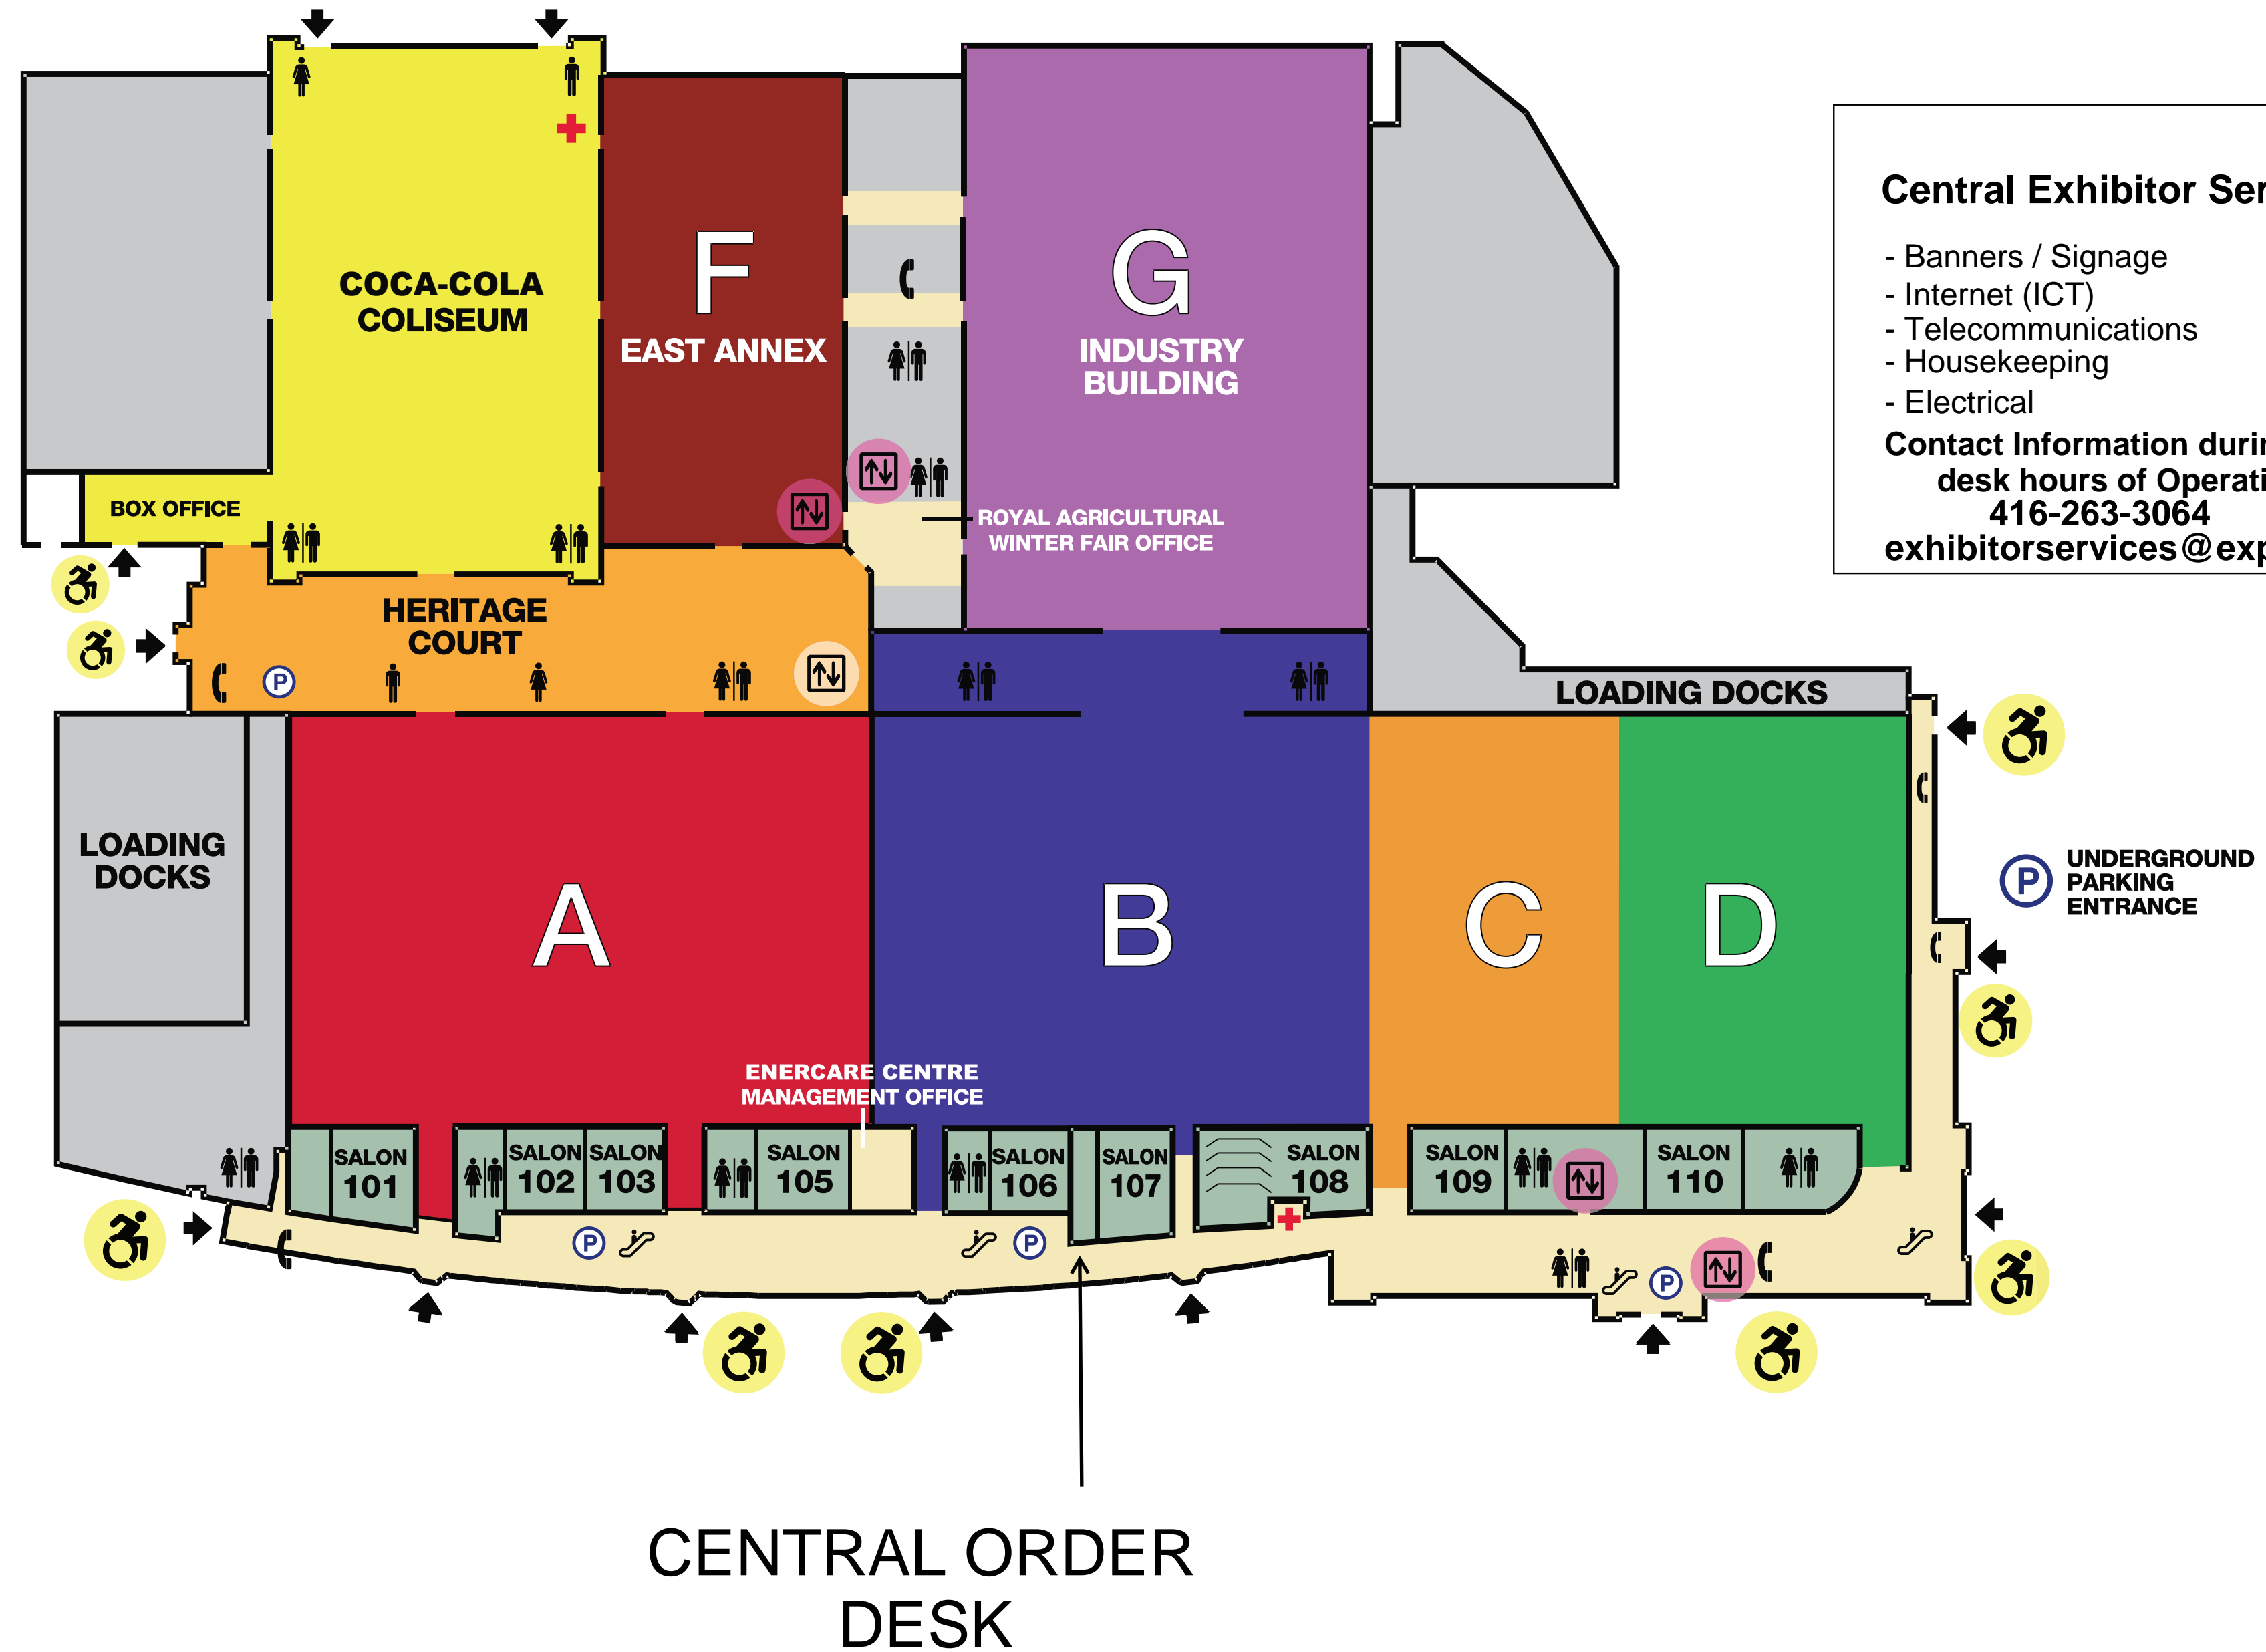

CENTRAL EXHIBITOR SERVICES ORDER DESK 2025

Central Order Desk is located beside Salon 106 *in the gallery* by the escalator of Hall B, across from the Information desk.

Central Exhibitor Services

- Banners / Signage
- Internet (ICT)
- Telecommunications
- Housekeeping
- Electrical

Contact Information during Order desk hours of Operations
416-263-3064
exhibitorservices@explace.on.ca

Central Exhibitor Services Order Desk Hours of Operations

Tue Jan 14 8:30am – 4:30pm
 Wed Jan 15 8:30am – 6:00pm
 Thu Jan 16 8:30am – 6:00pm
 Fri Jan 17 8:30am – 6:00pm
 Sat Jan 18 8:00am – 4:00pm
 Sun Jan 19 8:00am - 2:00pm

Mon Jan 20 – Fri Jan 24 8:30am – 4:30pm daily
 After 4:30pm Duty Phone Only

Sat Jan 25 Duty Phone 416-320-0856
 Sun Jan 26 Duty Phone 416-320-0856

DUTY PHONE NUMBER
416-320-0856

CENTRAL ORDER
 DESK